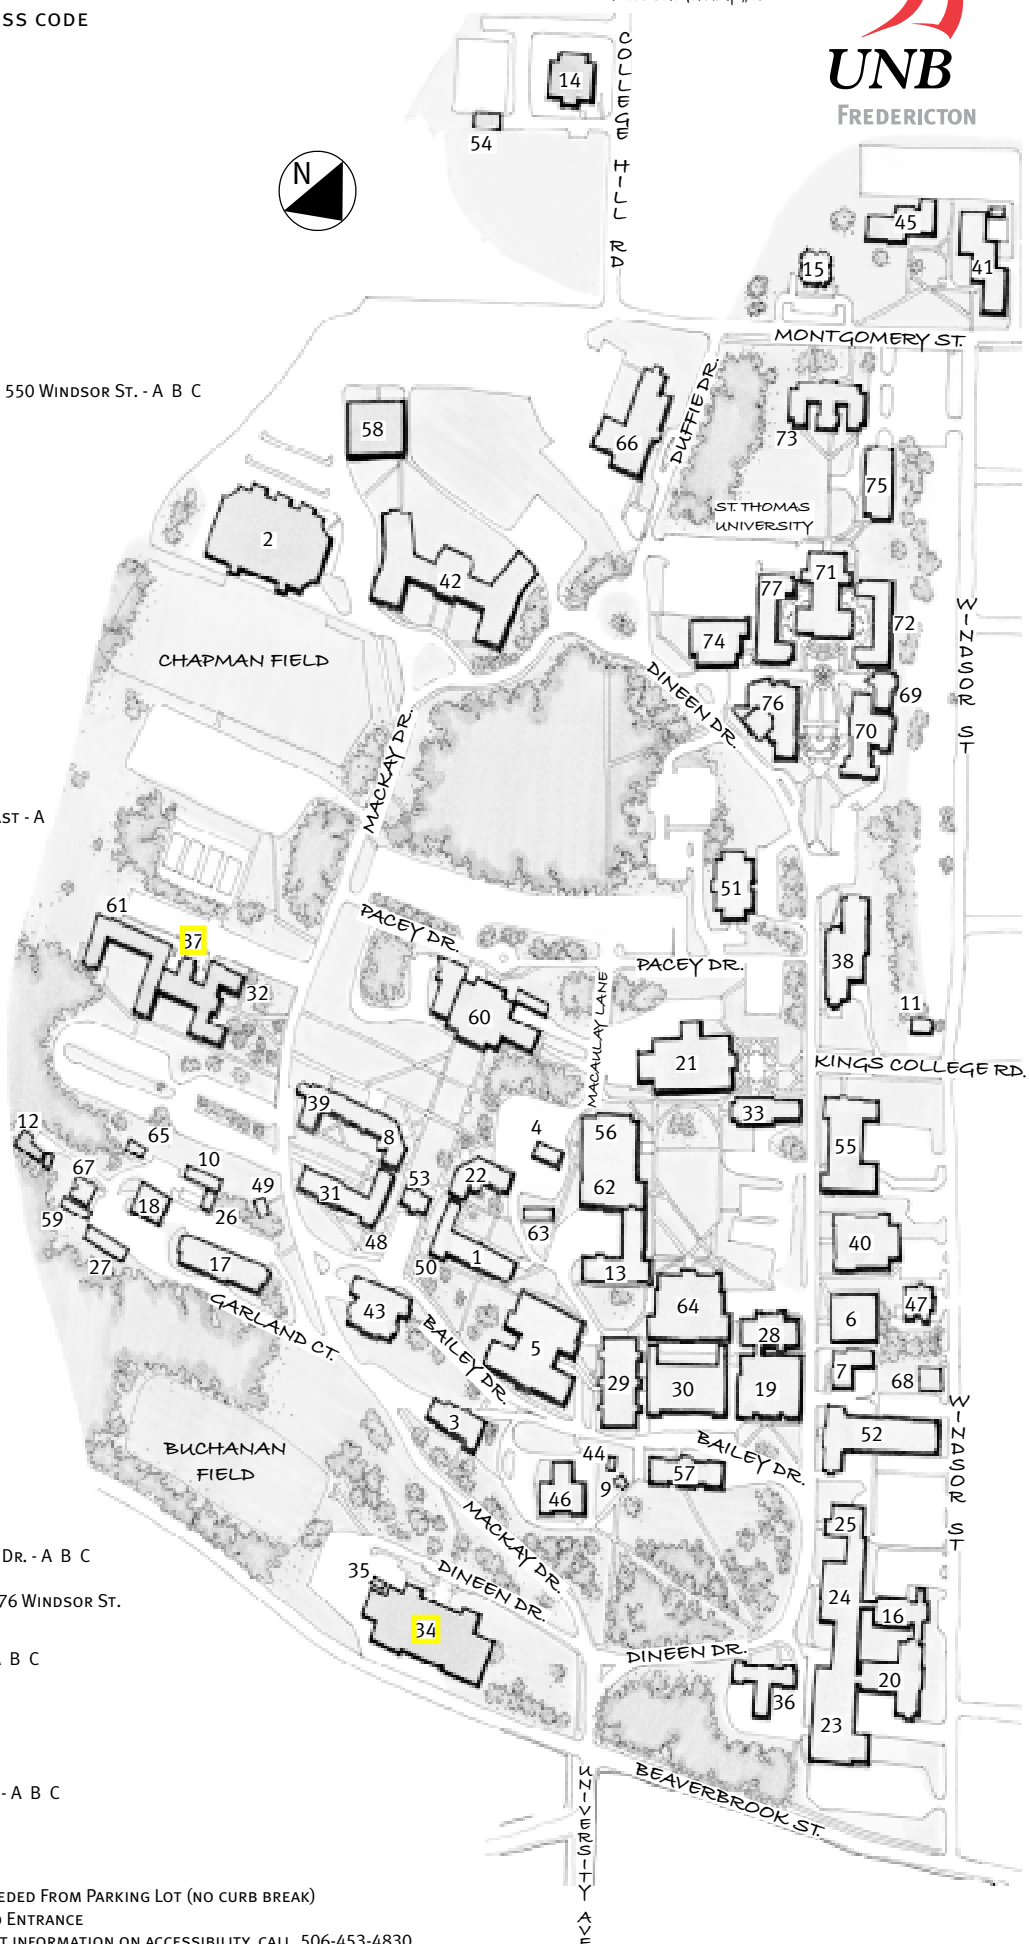

UNIVERSITY OF NEW BRUNSWICK - FREDERICTON CAMPUS

ACCESS TO AND FROM HIGHWAY #2

BUILDING NAME — 911 ADDRESS — ACCESS CODE

1. AITKEN HOUSE - 14 BAILEY DR.
 2. AITKEN UNIVERSITY CENTRE - 20 MACKAY DR. - A C
 3. ALUMNI MEMORIAL BUILDING - 13 BAILEY DR. - A C
 4. ANNEX C - 13 MACAULAY LANE - A
 5. BAILEY HALL - 10 BAILEY DR. - B D
 6. BANK BOOKSTORE BUILDING - 29 DINEEN DR. - B E
 7. BIOMEDICAL ENGINEERING - 25 DINEEN DR. - A B
 8. BRIDGES HOUSE - 45 MACKAY DR. - A
 9. BRYDONE JACK OBSERVATORY - 5 BAILEY DR.
 10. BUILDING #7 - 6 GARLAND CT.
 11. BURDEN ACADEMY - WINDSOR ST.
 12. CAMPUS HOUSE - 11 GARLAND CT.
 13. CARLETON HALL - 19 MACAULAY LANE
 14. CENTRAL HEATING PLANT - 950 COLLEGE HILL RD.
 15. COLLEGE HILL DAYCARE - 850 MONTGOMERY ST. - A
 16. COMPUTER SCIENCE INFORMATION TECHNOLOGY CENTRE - 550 WINDSOR ST. - A B C
 17. ENTERPRISE UNB BUILDING #1 - 2 GARLAND CT. - A B
 18. ENTERPRISE UNB BUILDING #2 - 8 GARLAND CT.
 19. FORESTRY & GEOLOGY BUILDING - 2 BAILEY DR.
 20. GILLIN HALL - 540 WINDSOR ST. - A B C
 21. HARRIET IRVING LIBRARY - 5 MACAULAY LANE - A B C
 22. HARRISON HOUSE - 12 MACAULAY LANE - A
 23. HEAD HALL - 15 DINEEN DR. - A B
 24. HEAD HALL/OLD CIVIL ENGINEERING - 17 DINEEN DR.
 25. HEAD HALL/ELECTRICAL ENGINEERING - 19 DINEEN DR.
 26. HEADER HOUSE - 4 GARLAND CT.
 27. HUT #5 - 5 GARLAND CT.
 28. I.U.C. FORESTRY - 28 DINEEN DR.
 29. I.U.C. PHYSICS & ADMIN. - 8 BAILEY DR. - A B D
 30. I.U.C. SCIENCE LIBRARY - 4 BAILEY DR. - A C
 31. JONES HOUSE - 26 BAILEY DR.
 32. JOY W. KIDD HOUSE - 42 MACKAY DR. - A C
 33. KEIRSTEAD HALL - 38 DINEEN DR. - A B
 34. LADY BEAVERBROOK GYM - 2 DINEEN DR. EAST - A
 35. LADY BEAVERBROOK GYM MOBILE UNIT - 4 DINEEN DR. EAST - A
 36. LADY BEAVERBROOK RESIDENCE - 9 DINEEN DR. - A
 37. LADY DUNN HALL - 40 MACKAY DR. - A C
 38. LUDLOW HALL - 41 DINEEN DR. - A B C
 39. MACKENZIE HOUSE - 43 MACKAY DR. - A E
 40. MACLAGGAN HALL - 33 DINEEN DR. - A B C
 41. MAGEE HOUSE - 780 MONTGOMERY ST. - A B C
 42. MARSHALL D'AVRAY HALL - 10 MACKAY DR. - A B C
 43. MCCONNELL HALL - 19 BAILEY DR. - A
 44. MCCORD HALL - 7 BAILEY DR.
 45. MCLEOD HOUSE - 810 MONTGOMERY ST. - A B
 46. MEMORIAL HALL - 9 BAILEY DR. - A
 47. MURIEL MCQUEEN FERGUSSON CENTRE - 678 WINDSOR ST. - A B C
 48. NEILL HOUSE - 22 BAILEY DR. - A C
 49. NEVILLE HOMESTEAD - 58 MACKAY DR.
 50. NEVILLE HOUSE - 16 BAILEY DR. - A C
 51. NRC INSTITUTE FOR INFORMATION TECHNOLOGY — E-BUSINESS - 46 DINEEN DR. - A B C
 52. PROVINCIAL ARCHIVES - 23 DINEEN DR.
 53. RESIDENCE ADMINISTRATION - 20 BAILEY DR. - E
 54. SALT STORAGE BLDG. - 948 COLLEGE HILL RD.
 55. SERVICES BUILDING - 767 KINGS COLLEGE RD. - E
 56. SINGER HALL - 7 MACAULAY LANE - A C
 57. SIR HOWARD DOUGLAS HALL - 3 BAILEY DR.
 58. SOUTH GYM - 16 MACKAY DR. - A
 59. STORAGE SHED - 3 GARLAND CT.
 60. STUDENT UNION BUILDING - 21 PACEY DR. - A B C
 61. TIBBITS HALL - 40 MACKAY DR. - A B C
 62. TILLEY HALL - 9 MACAULAY LANE - A B C
 63. TILLEY HALL EXTENSION - 15 MACAULAY LANE
 64. TOOLE HALL - 30 DINEEN DR. - A B E
 65. UNBEA BUILDING 10 - 10 GARLAND CT.
 66. WU CENTRE/COLLEGE OF EXTENDED LEARNING - 6 DUFFIE DR. - A B C
 67. YELLOW BUILDING - 7 GARLAND CT.
 68. 676 WINDSOR ST. /GRADUATE STUDENT ASSOCIATION - 676 WINDSOR ST.
- ST. THOMAS UNIVERSITY**
69. ADMISSIONS AND RECEPTION CENTRE - 53 DINEEN DR. - A B C
 70. EDMUND CASEY HALL - 51 DINEEN DR. - A B
 71. GEORGE MARTIN HALL - 59 DINEEN DR. - A B C
 72. HARRINGTON HALL - 55 DINEEN DR. - A C
 73. HOLY CROSS HOUSE - 845 MONTGOMERY ST. - A C
 74. J. B. O'KEEFE FITNESS CENTRE - 65 DINEEN DR. - A C
 75. PROFESSIONAL STUDIES CENTRE - 825 MONTGOMERY ST. - A B C
 76. SIR JAMES DUNN HALL - 67 DINEEN DR. - A B C
 77. VANIER HALL - 63 DINEEN DR. - A C